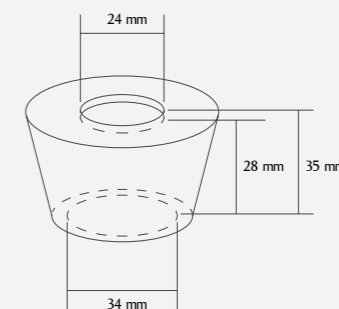

Enel Head
¥300
Cement
58419
Φ55 x H35 mm
【内径】Φ34 x 28
Lot 6