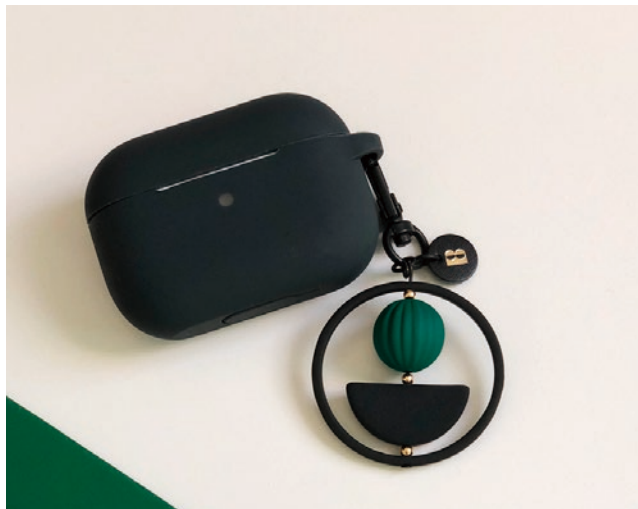

Bag Charm

Blue Moon(A) / White Moon(A) / Vibrant(B) / Mellow (B)
Green Wind (B) / Futura(B) / Earth(C) / Dawn(C)
A ¥ 2,270 / B ¥ 3,180 / C ¥ 3,360

BL010 / 4582626255591 W30 x H70 x D5 mm (Blue Moon)
BL011 / 4582626255607 W30 x H70 x D5 mm (White Moon)
BL012 / 4582626255614 W30 x H75 x D20 mm (Vibrant)
BL013 / 4582626255621 W30 x H75 x D20 mm (Mellow)
BL014 / 4582626255638 W15 x H90 x D15 mm (Green Wind)
BL015 / 4582626255645 W30 x H80 x D20 mm (Futura)
BL016 / 4582626255652 W45 x H85 x D20 mm (Earth)
BL017 / 4582626255669 W45 x H85 x D20 mm (Dawn)
Lot 2