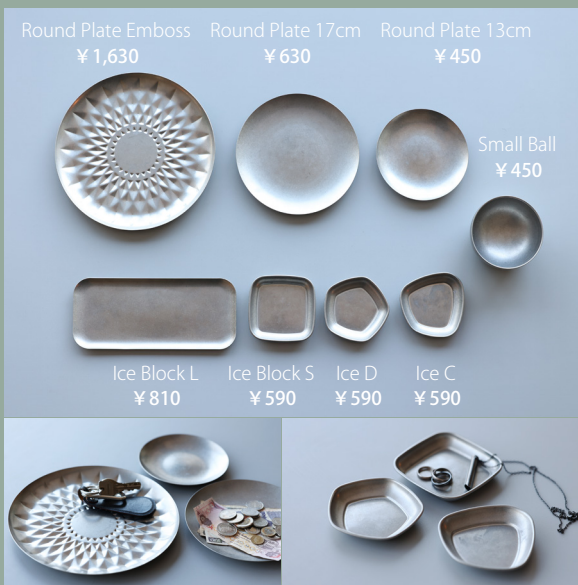

Round Plate Emboss

¥1,630

Round Plate 17cm

¥630

Round Plate 13cm

¥450

Small Ball

¥450

Ice Block L

¥810

Ice Block S

¥590

Ice D

¥590

Ice C

¥590

Hagen Snowflake

ハーゲンスノーフレーク

ディテールが輝く器の華