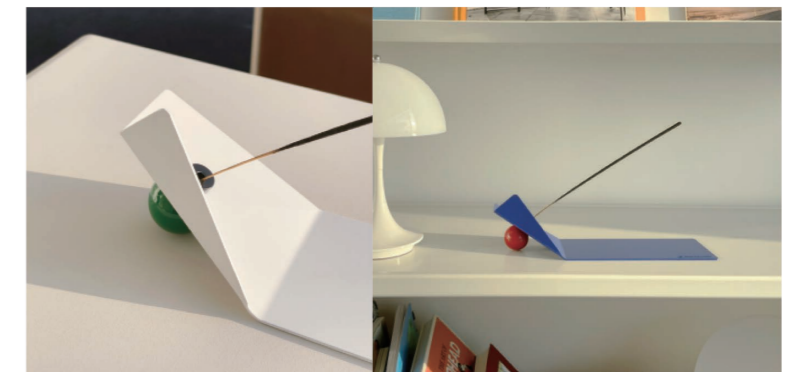

Diffuser Desk mobile
¥ 18,000 / LOT 1

Soft Breeze Hanging mobile
¥ 5,800 / LOT 1

Single Leaf Hanging mobile
¥ 14,540 / LOT 1

Shape of flying Incense Holder
¥ 13,000 / LOT 1

Bag Charm

¥ 3,360 / LOT 2

¥ 3,180 / LOT 2