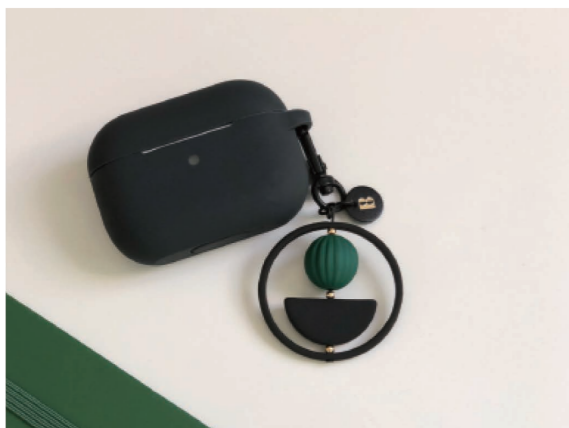

Diffuser Desk mobile
¥ 18,000 / LOT 1

Soft Breeze Hanging mobile
¥ 5,800 / LOT 1

Single Leaf Hanging mobile
¥ 14,540 / LOT 1

Shape of flying Incense Holder
¥ 13,000 / LOT 1

Bag Charm

¥ 3,360 / LOT 2

¥ 3,180 / LOT 2