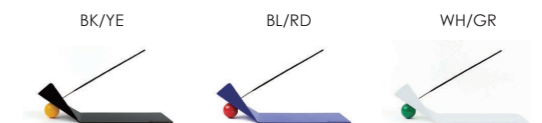

Diffuser Desk mobile
¥ 18,000 / LOT 1

Soft Breeze Hanging mobile
¥ 5,800 / LOT 1

Single Leaf Hanging mobile
¥ 14,540 / LOT 1

Shape of flying Incense Holder
¥ 13,000 / LOT 1

Bag Charm

¥ 3,360 / LOT 2

¥ 3,180 / LOT 2