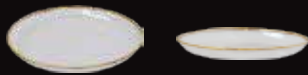

Hazel plate ヘーゼル プレート

¥ 900

Item code	58028
Jan	4571378580280
Material	Glass
Size	Ø135 x H15 mm
Weight	50g
Lot	4
	Made in China

Hazel bowl ヘーゼル ボウル

Small / Large

¥ 750 / ¥ 900

Material	Glass	Item code	58030 (Small)
Size	Ø85 x H50 mm (Small)		58029 (Large)
	Ø100 x H60 mm (Large)	Jan	4571378580303 (Small)
Weight	55g (Small)		4571378580297 (Large)
	90g (Large)		
Lot	4		
	Made in China		